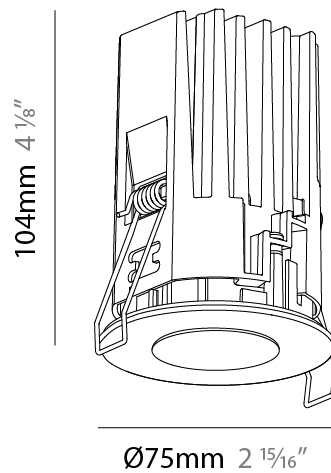

GENERAL

Series: Oiko Pro Round
Subseries: Oiko Pro Wallwash
Partner: Prolicht
Division: Architectural
Installation: Recessed
Product Type: Wallwash
Mounting Location: Ceiling
Light Distribution: Wallwash

PHYSICAL

Aperture Sizes - Downlights: 1"
Shape: Round
Diameter (mm): 75
Diameter (in): 2 15/16
Height (mm): 104
Height (in): 4 1/8
Ceiling Thickness (mm): 1 - 25
Ceiling Thickness (in): 1/16 - 1 3/16
Min. Recessing Depth (mm): 110
Min. Recessing Depth (in): 4 5/16
Fixture Finish: SSR / BKV / CWI / CRY / HAB / UFT / ITA / RUA / FTG / MYG / LOD / PUS / FRO / FUP / KIA / POP / BLS / SPG / MEY / GOH / CHC / COM / ABZ / JAG / OBR / MOS / ROR
Fixture Material: Aluminum Die Cast
Cut-out Measurements: D. - 68mm / 2 11/16"

ELECTRICAL

Lamp Type: LED (Zhaga Standard)
Input Wattage (W): 23.6
Total Output Wattage (W): 21.5
Dimming: Non-Dimming / 0-10V Dimming / Phase Dimming / DALI Dimming / MATTER Dimming
Driver Included: No
Driver Location: Recessed Housing
Driver Type: Constant Current - Universal
Driver Class: Class 2
Input Voltage (V): 120 - 277
Constant Current (MA): 500mA

LED

Number of LEDs: 1
Color Temperature (°K): 2700 / 3000 / 3500 / 4000
Max. Delivered Lumen (lm): 1863 / 1930 / 2020 / 2038
Nominal Lumen (lm): 2341 / 2424 / 2537 / 2561
CRI: >90 CRI
Lamp Life (hrs): 50000

OPTICAL

RATINGS AND CERTIFICATIONS

Certified By: Certified for North American Standards
IP rating: IP54