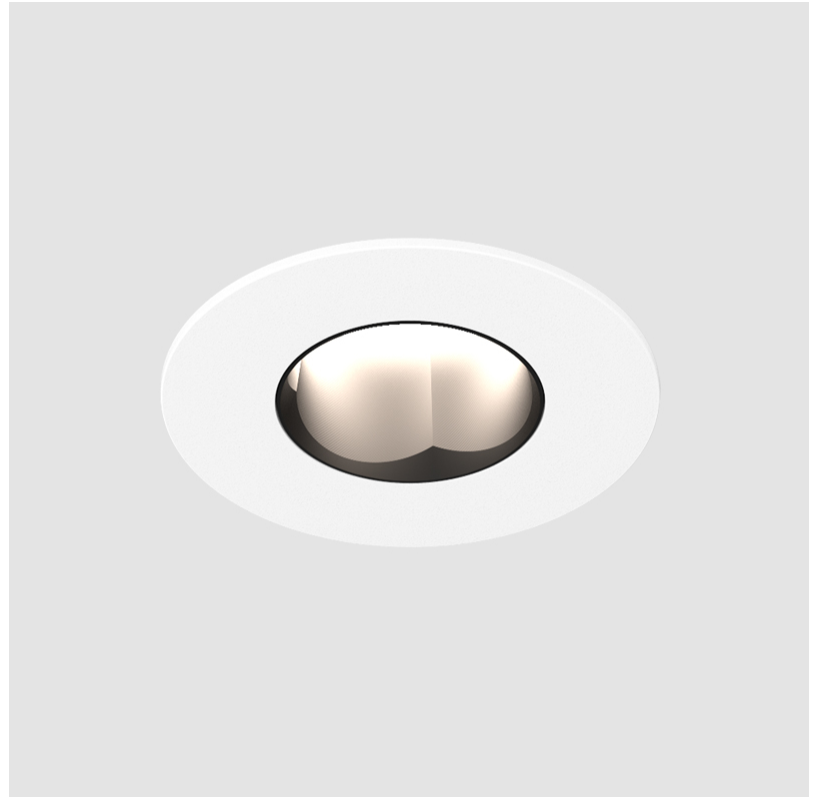

GENERAL

Series: Oiko Pro Round
Subseries: Oiko Pro Round HO
Partner: Prolicht
Division: Architectural
Installation: Recessed
Product Type: Downlight
Mounting Location: Ceiling
Light Distribution: Downlight

PHYSICAL

Aperture Sizes - Downlights: 1"
Shape: Round
Diameter (mm): 75
Diameter (in): 2 ¹⁵/₁₆
Height (mm): 114
Height (in): 4 ¹/₂
Ceiling Thickness (mm): 10 / 12.5 / 15 / 25
Ceiling Thickness (in): 3/8 or 1/2 or 9/16 or 1
Min. Recessing Depth (mm): 120
Min. Recessing Depth (in): 4 ³/₄
Fixture Finish: [SSR / BKV / CWI / CRY / HAB / UFT / ITA / RUA / FTG / MYG / LOD / PUS / FRO / FUP / KIA / POP / BLS / SPG / MEY / GOH / CHC / COM / ABZ / JAG / OBR / MOS / ROR](#)
Fixture Material: Aluminum Die Cast
Cut-out Measurements: D. - 68mm / 2 11/16"

ELECTRICAL

Lamp Type: LED (Zhaga Standard)
Input Wattage (W): 20
Total Output Wattage (W): 18.1
Dimming: Tri-Mode (Non-Dimming and Phase Dimming (120Vac only) and 0-10V Dimming)
Driver Included: No
Driver Location: Recessed Housing
Driver Type: Constant Current - Universal
Driver Class: Class 2
Housing: ENCP3
Input Voltage (V): 120 - 277
Constant Current (MA): 500

LED

Number of LEDs: 1
Color Temperature (°K): [2700 / 3000 / 3500 / 4000](#)
Max. Delivered Lumen (lm): 1278 / 1377 / 1459 / 1461
Nominal Lumen (lm): 1668 / 1797 / 1905 / 1907
CRI: >90 CRI
Lamp Life (hrs): 50000

OPTICAL

Reflector°: 14

RATINGS AND CERTIFICATIONS

Certified By: Certified for North American Standards
IP rating: IP44