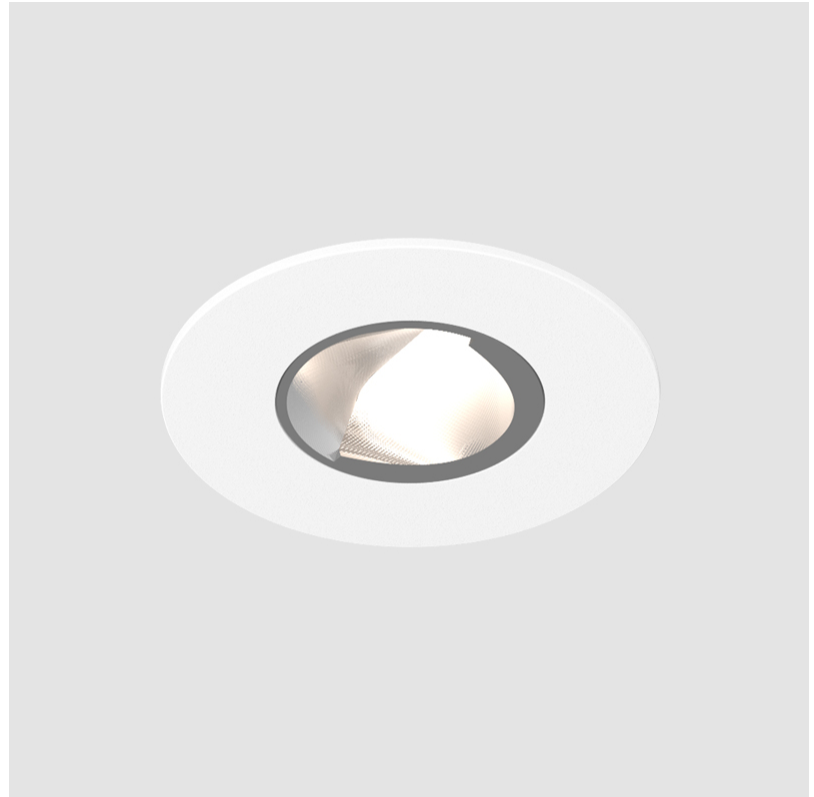

GENERAL

Series: Oiko Pro Round
Subseries: Oiko Pro Wallwash
Partner: Prolicht
Division: Architectural
Installation: Recessed
Product Type: Wallwash
Mounting Location: Ceiling
Light Distribution: Wallwash

PHYSICAL

Aperture Sizes - Downlights: 1"
Shape: Round
Diameter (mm): 75
Diameter (in): 2 15/16
Height (mm): 104
Height (in): 4 1/8
Ceiling Thickness (mm): 1 - 25
Ceiling Thickness (in): 1/16 - 1 3/16
Min. Recessing Depth (mm): 110
Min. Recessing Depth (in): 4 5/16
Fixture Finish: SSR / BKV / CWI / CRY / HAB / UFT / ITA / RUA / FTG / MYG / LOD / PUS / FRO / FUP / KIA / POP / BLS / SPG / MEY / GOH / CHC / COM / ABZ / JAG / OBR / MOS / ROR
Fixture Material: Aluminum Die Cast
Cut-out Measurements: D. - 68mm / 2 11/16"

ELECTRICAL

Lamp Type: LED (Zhaga Standard)
Input Wattage (W): 23.6
Total Output Wattage (W): 21.5
Dimming: Non-Dimming / 0-10V Dimming / Phase Dimming / DALI Dimming / MATTER Dimming
Driver Included: No
Driver Location: Recessed Housing
Driver Type: Constant Current - Universal
Driver Class: Class 2
Input Voltage (V): 120 - 277
Constant Current (MA): 500mA

LED

Number of LEDs: 1
Color Temperature (°K): 2700 / 3000 / 3500 / 4000
Max. Delivered Lumen (lm): 1863 / 1930 / 2020 / 2038
Nominal Lumen (lm): 2341 / 2424 / 2537 / 2561
CRI: >90 CRI
Lamp Life (hrs): 50000

OPTICAL

RATINGS AND CERTIFICATIONS

Certified By: Certified for North American Standards
IP rating: IP54